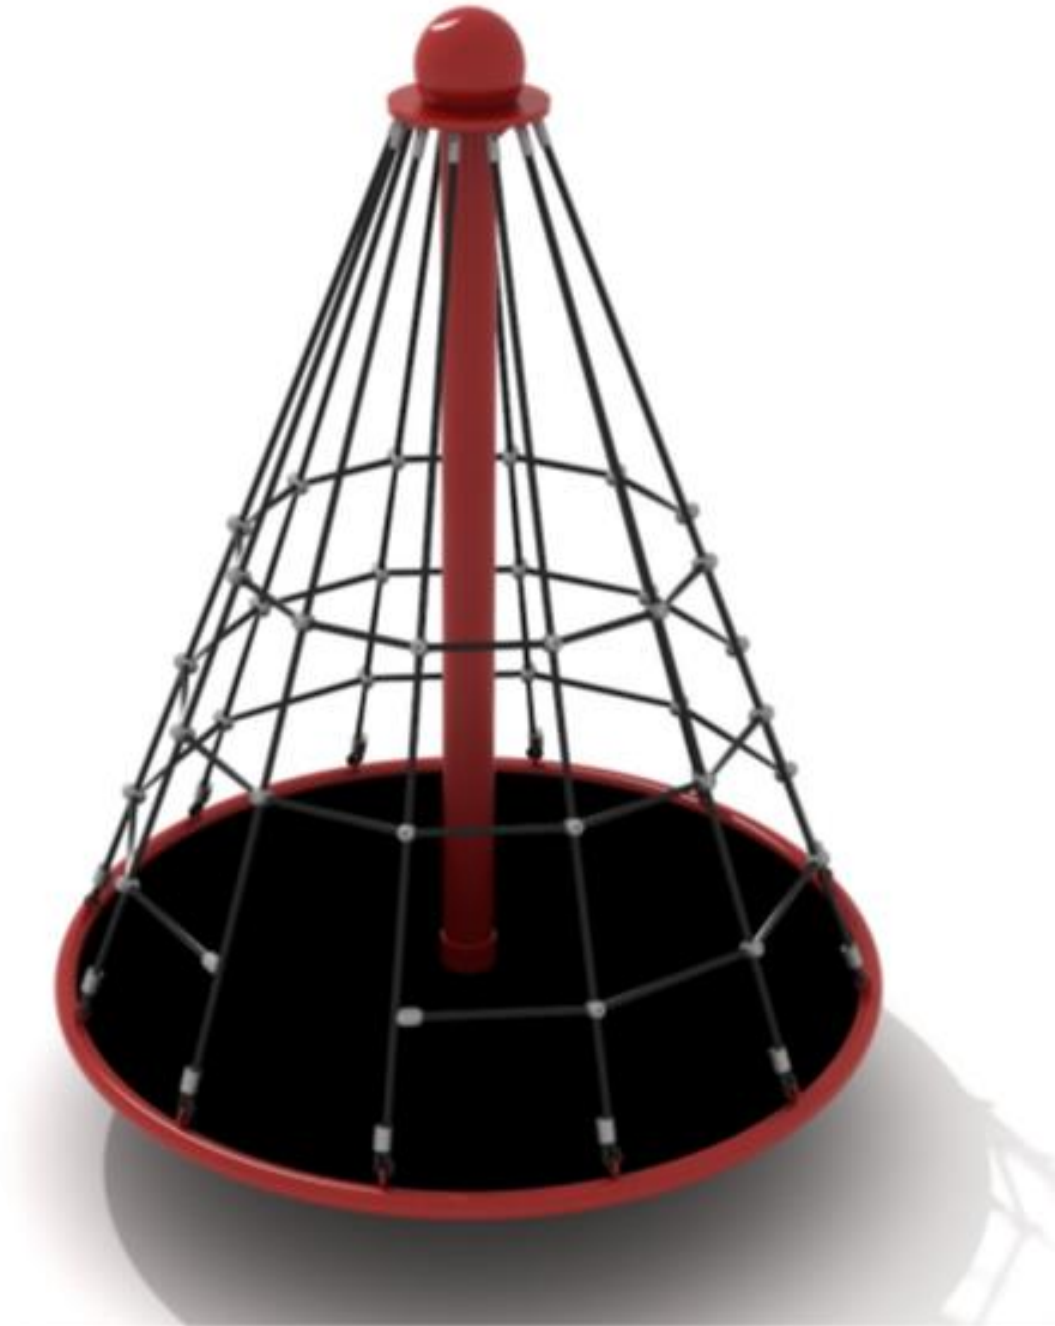

Renovations to Highland's Playground

Main Play Structure

- Hexagon Structure (not Octagon) shape

- Platform 5' off the ground
- 5 Play equipment features off each 6' side
- Standard ladder on 6th side
- Shade Sails over Main Play Structure

Climbing Net

- 5' High and 5.5' wide

Spiral Slide

Fire Pole

Climbing Wall

Rope Ladder

Standard Ladder

Swing Structure

Starship Orbitor Merry-Go-Round Climbing Net

Transforming outdoor play spaces into realms of adventure, the Star Ship Orbitor ingeniously combines the lively spin of a Merry-Go-Round with the exhilarating challenge of a net climber. Designed to promote teamwork, enhance physical fitness, and spark imaginative play, this playground equipment stands out as a beacon of interactive fun. Its structure is crafted to boost balance and coordination, offering a secure yet adventurous playground experience.

Balance Beam

Climbing Stumps

Climbing Boulders

Tables and Benches