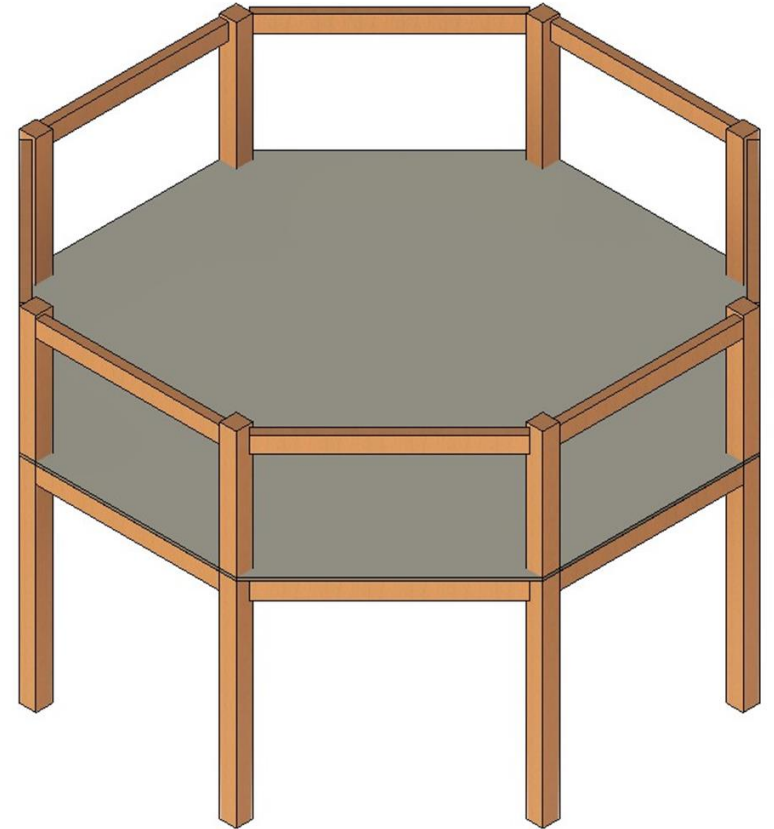

Renovations to Highland's Playground

Main Play Structure

- Hexagon Structure (not Octagon) shape

- Platform 5' off the ground
- 5 Play equipment features off each 6' side
- Standard ladder on 6th side
- Shade Sails over Main Play Structure

Climbing Net

- 5' High and 5.5' wide

Spiral Slide

Fire Pole

Climbing Wall

Rope Ladder

Standard Ladder

Swing Structure

Starship Orbitor Merry-Go-Round Climbing Net

Transforming outdoor play spaces into realms of adventure, the Star Ship Orbitor ingeniously combines the lively spin of a Merry-Go-Round with the exhilarating challenge of a net climber. Designed to promote teamwork, enhance physical fitness, and spark imaginative play, this playground equipment stands out as a beacon of interactive fun. Its structure is crafted to boost balance and coordination, offering a secure yet adventurous playground experience.